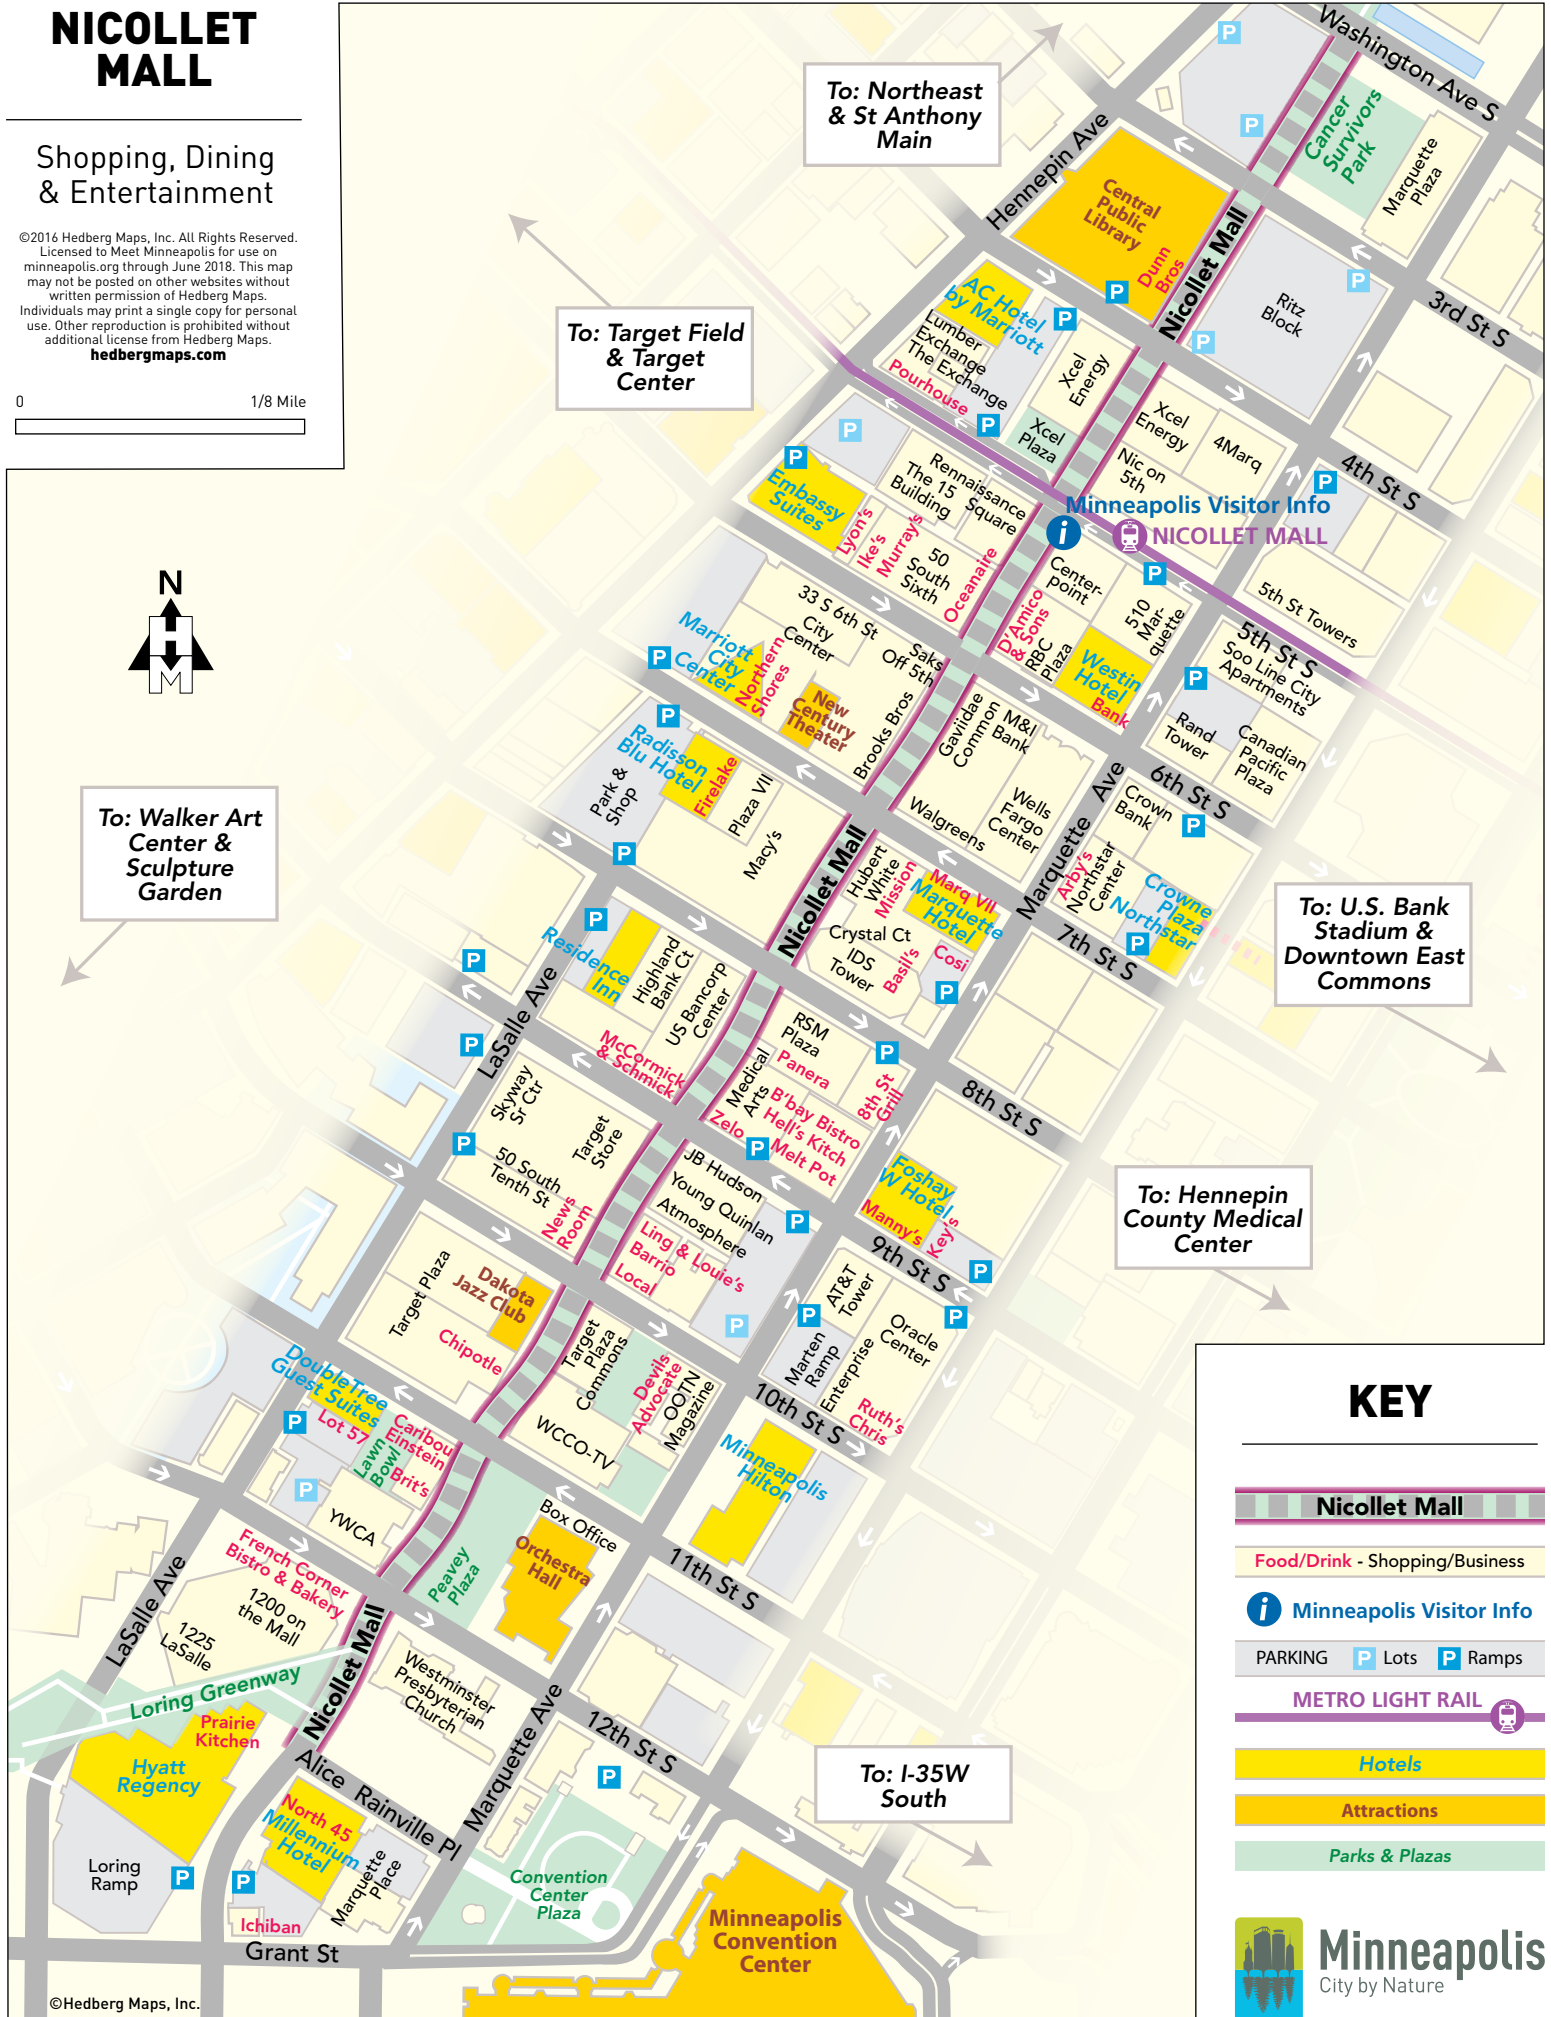

NICOLLET MALL

Shopping, Dining & Entertainment

To: Walker Art Center & Sculpture Garden

To: Northeast & St Anthony Main

To: Target Field & Target Center

To: U.S. Bank Stadium & Downtown East Commons

To: Hennepin County Medical Center

To: I-35W South

KEY

- Nicollet Mall
- Food/Drink - Shopping/Business
- Minneapolis Visitor Info
- PARKING Lots Ramps
- METRO LIGHT RAIL
- Hotels
- Attractions
- Parks & Plazas